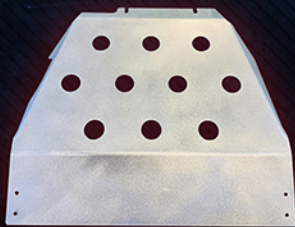

Locally made in WA from brushed 4mm alloy. (Bash plate requires 4 holes be drilled to match existing holes in the bullbar). RRP \$390

find a dealer

www.slx4x4.com.au/pages/dealers

EXTREME SERIES XI

Optional Extras